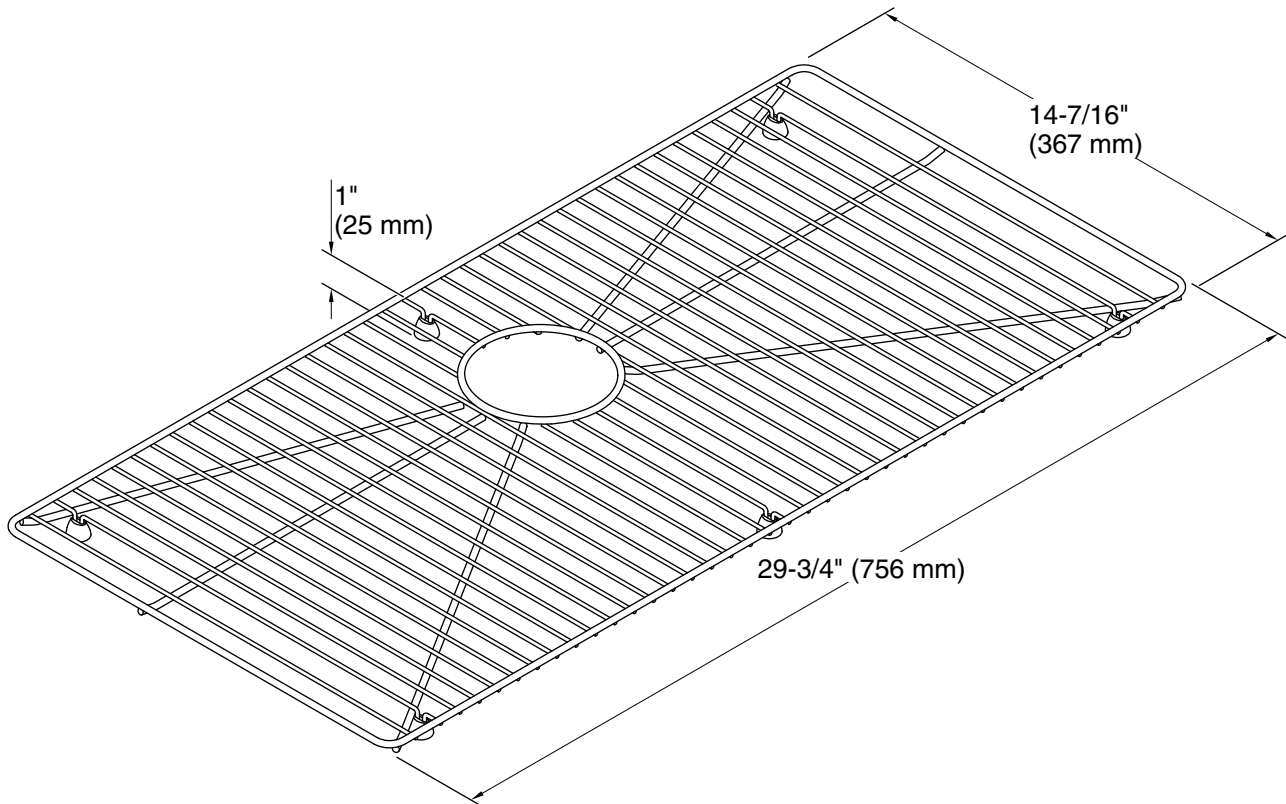

**Technical Information**

All product dimensions are nominal.

Installation Type: Freestanding

Material: Stainless Steel